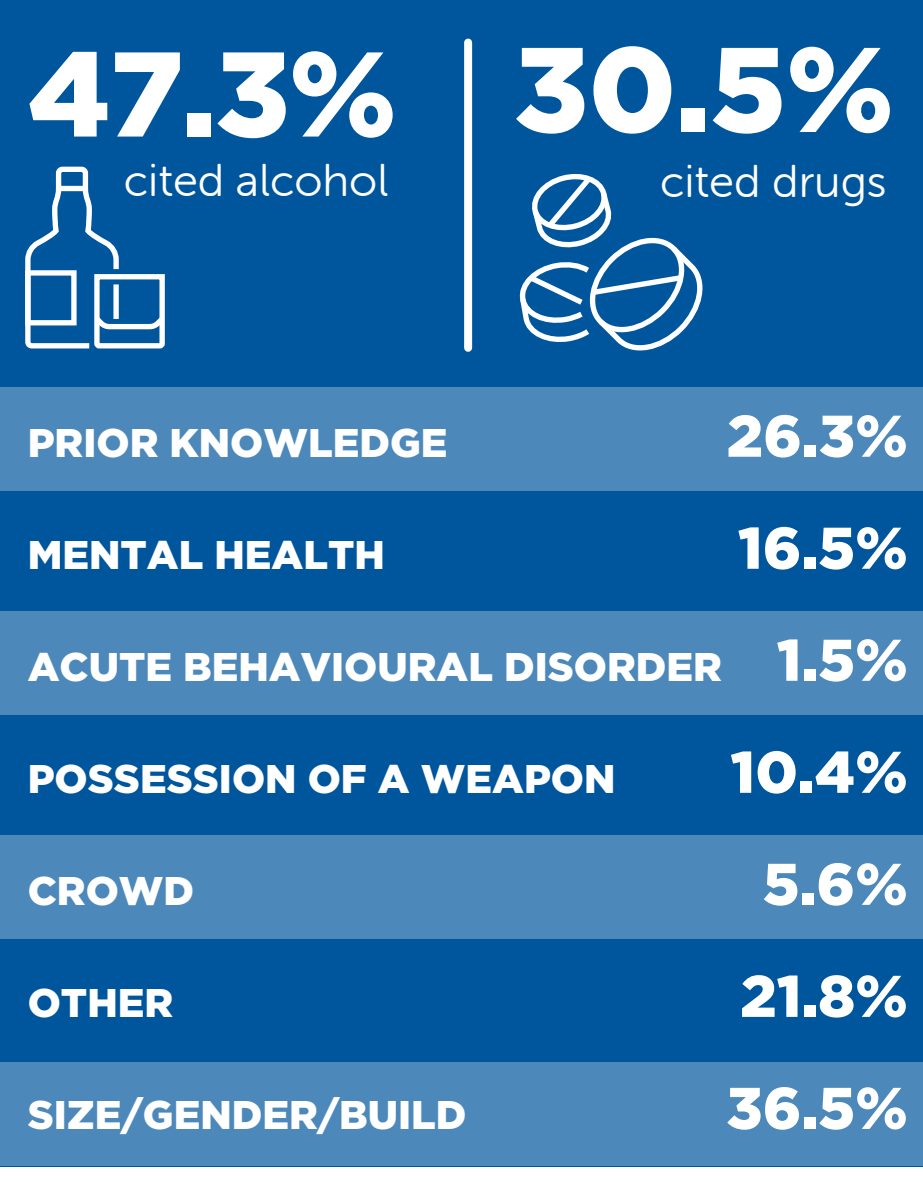

WHEN? LIKELY WEEKDAYS AND TIMES OFFICERS HAVE USED FORCE FOR THE PERIOD:

	00:00 to 00:59	01:00 to 01:59	02:00 to 02:59	03:00 to 03:59	04:00 to 04:59	05:00 to 05:59	06:00 to 06:59	07:00 to 07:59	08:00 to 08:59	09:00 to 09:59	10:00 to 10:59	11:00 to 11:59	12:00 to 12:59	13:00 to 13:59	14:00 to 14:59	15:00 to 15:59	16:00 to 16:59	17:00 to 17:59	18:00 to 18:59	19:00 to 19:59	20:00 to 20:59	21:00 to 21:59	22:00 to 22:59	23:00 to 23:59
Mon	48	12	16	11	1	0	3	5	1	2	13	12	8	12	7	10	14	13	22	23	14	21	7	15
Tue	29	10	7	12	1	2	4	1	7	5	24	12	6	6	10	16	21	16	17	26	18	17	15	14
Wed	18	7	4	2	1	7	0	3	4	6	9	15	9	14	21	7	17	12	20	23	28	25	9	17
Thu	19	3	17	2	5	6	1	7	6	7	19	2	8	10	14	18	8	18	26	8	24	16	20	12
Fri	31	8	9	14	0	3	1	7	1	6	8	6	10	15	23	12	12	12	19	11	27	29	24	22
Sat	62	36	29	27	11	4	3	6	9	4	5	4	9	10	16	11	13	15	18	25	30	28	34	36
Sun	51	22	31	20	7	7	5	1	5	2	2	13	10	14	8	7	4	17	11	12	14	20	22	21

Saturday
00:00 to
00:59

62

TOP 10 INCIDENT LOCATION TYPE

IMPACT FACTORS:

TACTIC USED: