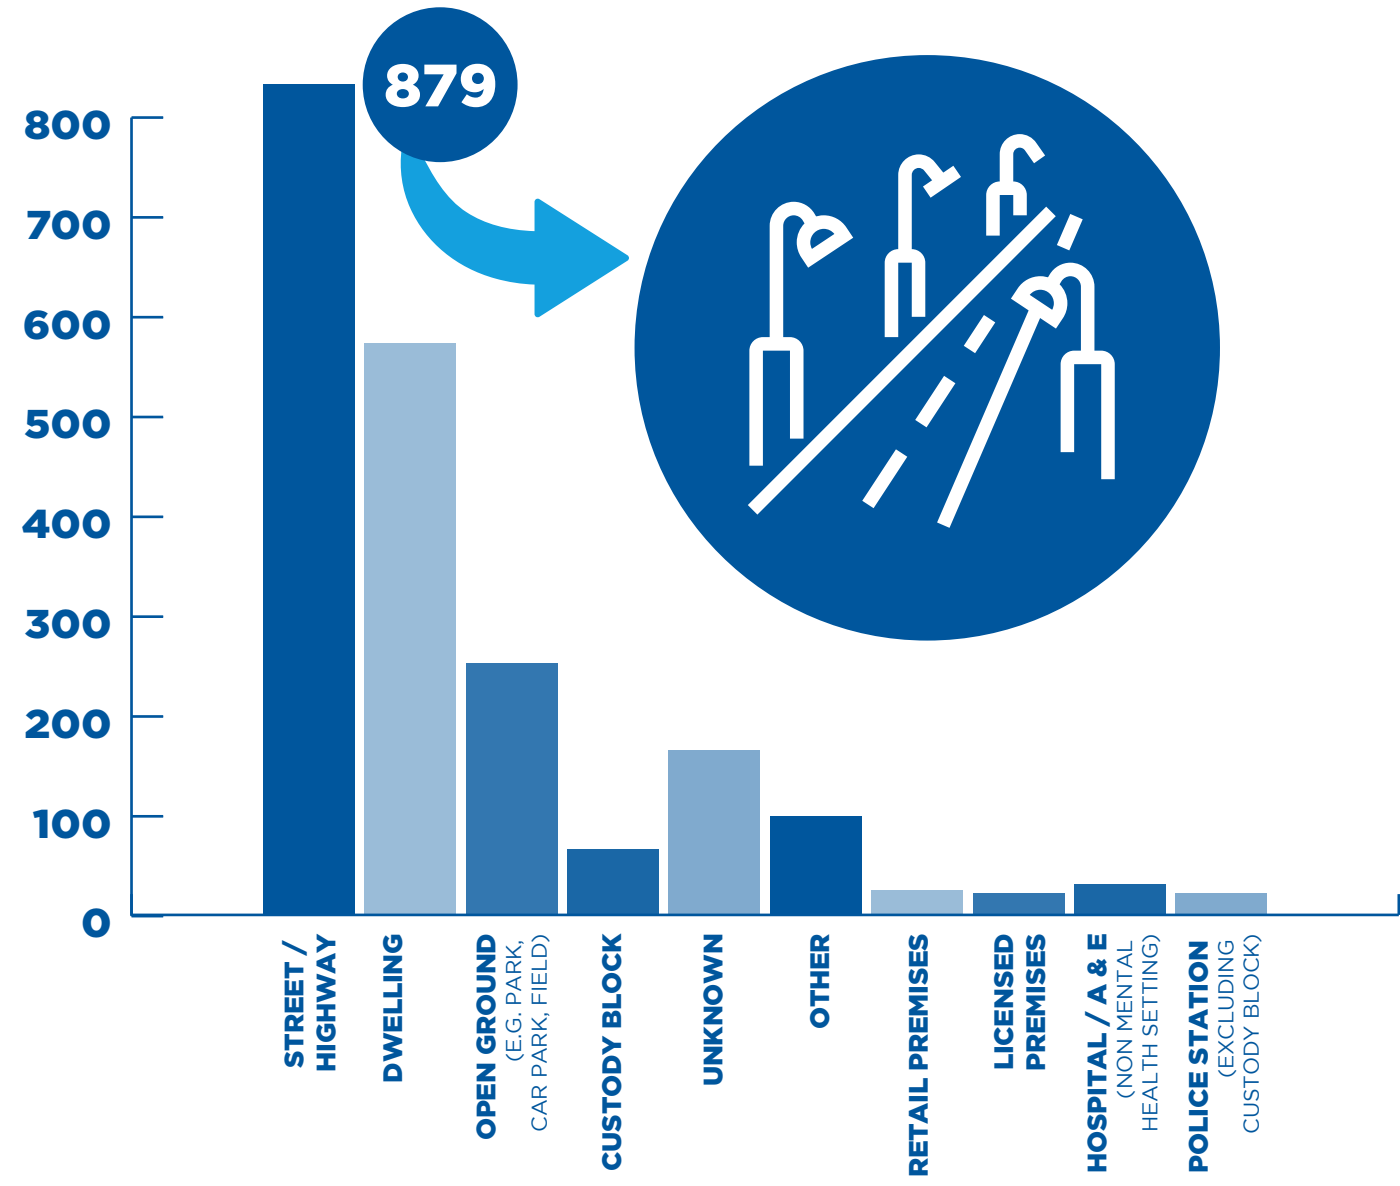

WHEN? LIKELY WEEKDAYS AND TIMES OFFICERS HAVE USED FORCE FOR THE PERIOD:

	00:00 to 00:59	01:00 to 01:59	02:00 to 02:59	03:00 to 03:59	04:00 to 04:59	05:00 to 05:59	06:00 to 06:59	07:00 to 07:59	08:00 to 08:59	09:00 to 09:59	10:00 to 10:59	11:00 to 11:59	12:00 to 12:59	13:00 to 13:59	14:00 to 14:59	15:00 to 15:59	16:00 to 16:59	17:00 to 17:59	18:00 to 18:59	19:00 to 19:59	20:00 to 20:59	21:00 to 21:59	22:00 to 22:59	23:00 to 23:59
Mon	48	12	16	11	1	0	3	5	1	2	13	12	8	12	7	10	14	13	22	23	14	21	7	15
Tue	29	10	7	12	1	2	4	1	7	5	24	12	6	6	10	16	21	16	17	26	18	17	15	14
Wed	18	7	4	2	1	7	0	3	4	6	9	15	9	14	21	7	17	12	20	23	28	25	9	17
Thu	19	3	17	2	5	6	1	7	6	7	19	2	8	10	14	18	8	18	26	8	24	16	20	12
Fri	31	8	9	14	0	3	1	7	1	6	8	6	10	15	23	12	12	12	19	11	27	29	24	22
Sat	62	36	29	27	11	4	3	6	9	4	5	4	9	10	16	11	13	15	18	25	30	28	34	36
Sun	51	22	31	20	7	7	5	1	5	2	2	13	10	14	8	7	4	17	11	12	14	20	22	21

Saturday
00:00 to
00:59

62

TOP 10 INCIDENT LOCATION TYPE

IMPACT FACTORS:

TACTIC USED: